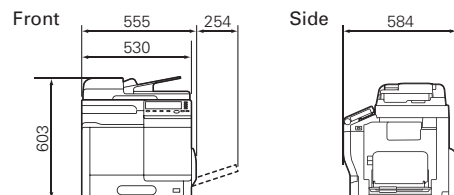

Dimensions (unit: mm)

bizhub C3850 / C3350