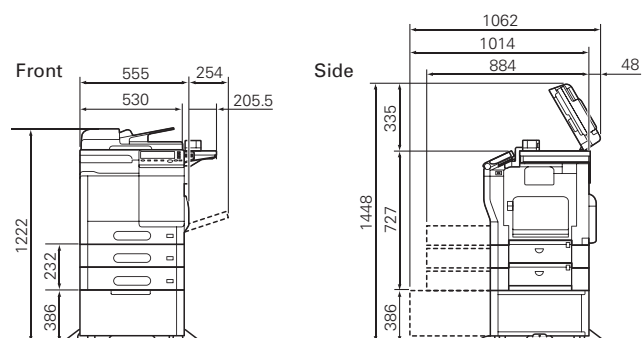

Dimensions (unit: mm)

bizhub C3850 / C3350

bizhub C3850 / C3350 + PF-P13 + DK-P03

C3850/C3350 model shown.

bizhub C3850 / C3350

For more information please visit the bizhub Web site at

http://www.biz.konicaminolta.com/colour/c3850_c3350/index.html