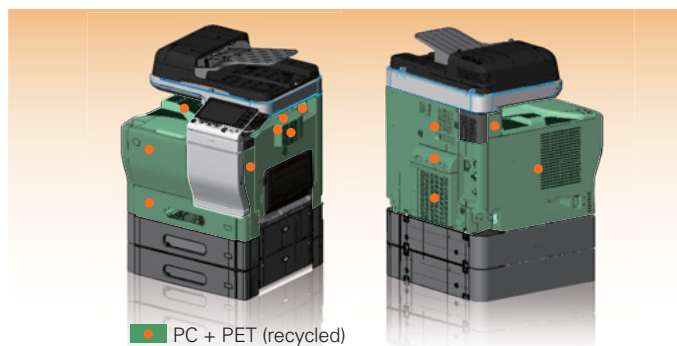

Key Benefit
03
Environmental
Performance

Excellent eco performance and eco design

Outstanding energy savings thanks to reduced power consumption

With a TEC value some 58% lower than its predecessor the bizhub C35 and a mere 1.9-watt power consumption during Sleep mode (89% less than its predecessor), the bizhub C3850 and C3350 offer outstanding energy savings which easily meet the International Energy Star standard.

Comprehensive technical improvements for lower TCO

An increased toner capacity of 10K (5% A4 page coverage) compared to its predecessor and a dual-component process that helps improve image quality reduce customer TCO and make the bizhub C3850 and C3350 kinder to the environment.

Recycled materials for reduced environmental impact

Konica Minolta makes effective use of recycled materials such as PC/PET, developed in-house using advanced chemical processing technologies, for the outer surfaces and bioplastic for the panel buttons, etc. to further reduce environmental impact.