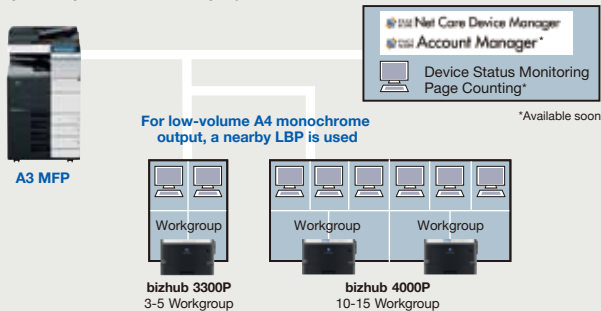

*bizhub 4700P

Giving Shape to Ideas

bizhub 4700P
Operation Panel

An A4 monochrome printer that drives all-round efficiency

Drive Efficiency

With a time to first print from Ready as quick as 6.5 seconds and fast output speeds of up to 47ppm (A4), the new bizhub makes light work of all common office output jobs. The optional paper trays can boost paper capacity up to 2,300 sheets (4700P), reducing downtime caused by empty paper trays. Konica Minolta's PageScope Utilities software (PageScope Net Care Device Manager, Page Scope Account Manager*) allows status monitoring and consumables management of multiple devices as well as page counting*. The software is the same as that used with Konica Minolta's A3 MFPs, easing the job of administrators. *Available soon

Example of optimal device deployment

A central A3 MFP is used for high-volume/high-quality color output, while high-speed monochrome page printers are located within each workgroup area. Users can select the most suitable printer for a particular job, so many routine office printing tasks can be completed without leaving the workgroup area. In addition, efficient device management is possible using similar management utility software for all devices.

Outstanding Ease of Use

The PCL, PS and XPS-compatible driver software for the bizhub 4700P/4000P/3300P series has the same user interface design as the drivers for Konica Minolta's A3 MFPs, and includes acclaimed features such as the My Tab function. The LCD display* with easy-to-use animated navigation makes adjusting settings quick and intuitive. Changing toner cartridges and paper is also quick and simple thanks to front access to the unit, and the compact body allows greater flexibility in placement.