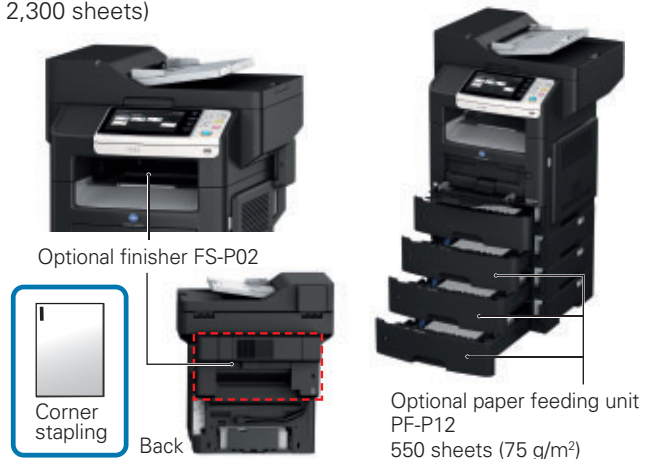

■ PageScope Mobile

(Please refer to the back cover for details.)

High performance, high productivity in a compact design

High-speed, high-quality

Get high-speed outputs of 47 ppm (A4) with the bizhub 4750 and 40 ppm (A4) with the bizhub 4050 when copy and print. In addition, 1,200 × 1,200 dpi high-resolution printing*1 is also available for higher quality outputs. PCL6 emulation – often used for business – and PostScript3 emulation are also supported to provide an enhanced range of outputs.

*1 Output speed will be reduced.

RADF and colour scanner

A 30-opm colour (45-opm monochrome) high-speed colour scanner and RADF (Recirculating Automatic Document Feeder) are standard equipped for quick scanning of high volume business documents. The bizhub 4750 / 4050 can even be used as a Super G3 fax machine with the optional Fax Kit. In addition, with the standard Internet Fax function in an Internet environment, colour faxes can easily be sent.

Stapling and high paper capacity

Boost productivity with the stapling function and extra paper cassettes within the same compact footprint. The optional compact stapler handles up to 20 sheets of paper and can be installed on the backside of the main unit. The standard 550-sheet paper capacity can be increased with a 100-sheet manual feeding tray and three optional 550-and/or 250-sheet paper feeding units. (maximum capacity 2,300 sheets)