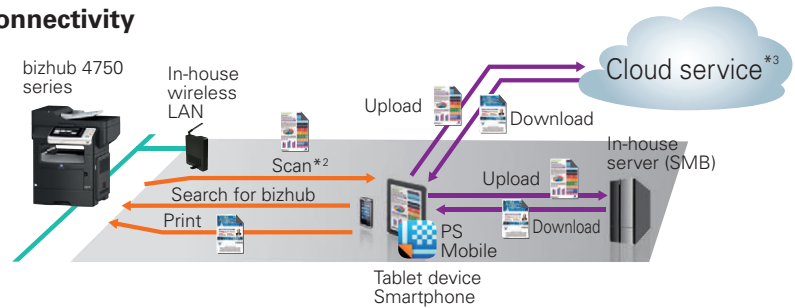

Compatible bizhub devices: bizhub 4750/4050/4020/3320

Authentication Manager

PageScope Authentication Manager* centrally manages user authentication for multiple devices from a single server. Its excellent affinity with the existing output environment offers efficient centralised management and operation of all networked devices without burdening the user.

Compatible bizhub devices: bizhub 4750/4050

My Print Manager

PageScope My Print Manager* provides simple Pull printing. Print jobs can be temporarily saved onto the server after initiating printing from the PC, and the output destination can also be selected from any networked MFP or printer.

Compatible bizhub devices: bizhub 4750/4050

Net Care Device Manager

PageScope Net Care Device Manager, a free-of-charge app that can be downloaded from the Internet, centrally manages all networked MFPs and printers for better operation and management efficiency and a smoother network environment.

Compatible bizhub devices: bizhub 4750/4050/4020/3320

*Optional

■ PageScope Mobile for bizhub to mobile device connectivity

Use PageScope Mobile for Android or PageScope Mobile for iPhone/iPad, free of charge from Konica Minolta for smooth wireless connectivity with mobile devices such as smartphones and tablet devices. PDFs and image data*1 stored in a mobile device can be printed wirelessly from a bizhub MFP/printer, and scanned data from the bizhub MFP can be viewed from a mobile device.