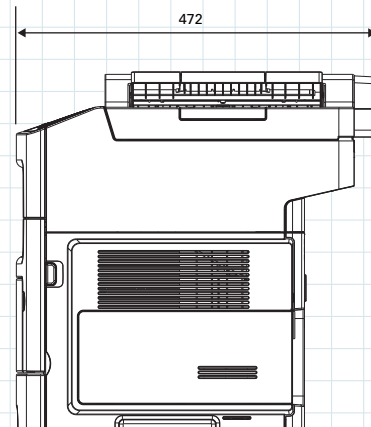

## bizhub 4750/4050 General Specifications

		bizhub 4750	bizhub 4050
Type		Desktop Printer / Copier / Scanner	
Copy Resolution	Scan	Main: 600 dpi × Sub: 600 dpi	
	Print	Copy	600 dpi
		Print	Default mode: 600 dpi × 600 dpi High Quality mode (Half Speed): 1,200 dpi × 1,200 dpi
Gradation		256	
Memory Capacity (Std./Max.)		2 GB / 2 GB	
HDD		320 GB	
Original Type		Sheets, Books, Objects	
Max. Original Size		A4 or Legal (8-1/2" × 14")	
Output Size		Legal, Letter, A4 to A6 Custom: 76.2 × 127 mm to 216 × 356 mm)	
Image Loss	Copy	Max. 4.0 mm ±2 mm for top / bottom / right / left edges	
	Print	Max. 4.2 mm ±2 mm or less for top / bottom / right / left edges	
Warm-Up Time <sup>1</sup>		77 sec. or less	
First Copy Out Time <sup>2</sup>		8.5 sec. or less	
Copy Speed (A4)		47 ppm	40 ppm
Copy Magnification	Fixed Same Magnification	1: 1.000	
	Scaling Up	1: 1.154 / 1.224 / 1.294 / 1.414 / 1.545 / 1.631 / 2.000	
	Scaling Down	1: 0.866 / 0.816 / 0.785 / 0.707 / 0.647 / 0.607 / 0.500	
	Preset	3 types	
	Zoom	25 to 400% (in 0.1% increments)	
	Lengthwise Crosswise Individual Settings	25 to 400% (in 0.1% increments)	
	Paper Capacity (75 g/m <sup>2</sup> )	Tray 1	550 sheets (up to Legal)
	Multiple Bypass Tray	100 sheets (up to Legal)	
Max. Paper Capacity (75 g/m <sup>2</sup> )		2,300 sheets	
Paper Weight	Tray 1	60 to 120 g/m <sup>2</sup>	
	Multiple Bypass Tray	60 to 163 g/m <sup>2</sup>	
Multiple Copy		1 to 999 sheets	
Auto Duplex	Type	Non-Stack	
	Paper Size	Legal, Letter, A4	
	Paper Weight	60 to 90 g/m <sup>2</sup>	
Power Requirements		AC220 to 240 V 4.2 A (50 to 60 Hz)	
Max. Power Consumption		972 W or less	926 W or less
Dimensions [W] × [D] × [H]		489 × 479 × 561 mm (19-1/4" × 18-3/4" × 22")	
Weight		Approx. 24 kg (52 lb)	
Space Requirements <sup>3</sup> [W] × [D]		595 × 793 mm (23-1/2" × 31-1/4")	

bizhub 4020 + 3 x PF-P12

Front View  
bizhub 4750/4050

Side View  
bizhub 4750/4050

Front View  
bizhub 4020

Side View  
bizhub 4020

Front View  
bizhub 3320

Side View  
bizhub 3320