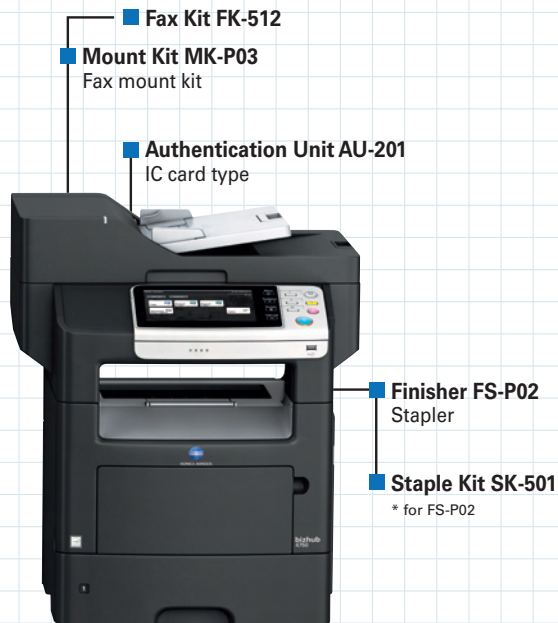

KONICA MINOLTA

bizhub 4750/4050/4020/3320 Spec Sheet

System

bizhub 4750/4050

- **i-Option LK-106**
  Barcode font
  (Code39, QR Code, PDF417)
- **i-Option LK-107**
  Unicode font
- **i-Option LK-108**
  OCR font (OCR-A, OCR-B (PCL))
- **i-Option LK-111**
  ThinPrint function
- **Keypad KP-P01**
- **Local Interface Kit EK-P04**
  RS232C (for CSRC) cable

bizhub 4020/3320

- **Upgrade kit UK-P01**
  250 MB User Flash
- **Upgrade kit UK-P04**
  Korean Font Card
- **Upgrade kit UK-P05**
  Simplified Chinese Font Card
- **Upgrade kit UK-P06**
  Traditional Chinese Font Card
- **Upgrade kit UK-P07**
  Japanese Font Card
- **Upgrade kit UK-P10**
  Forms and Barcode Card
  * for bizhub 4020
- **Upgrade kit UK-P11**
  IPDS Card
  * for bizhub 4020
- **Expanded Memory Unit EM-P03**
  1 GB
  * for bizhub 4020
- **Expanded Memory Unit EM-P04**
  2 GB
  * for bizhub 4020
- **Network Interface Card NC-P02**
  MarkNet N8350 802.11n Wireless
  * for bizhub 4020
- **Network Interface Card NC-P03**
  MarkNet N8352 802.11n Wireless
  * for bizhub 3320
- **Local Interface Kit EK-P02**
  IEEE 1284-B Parallel Card
  * for bizhub 4020
- **Local Interface Kit EK-P03**
  RS232C Serial Card
  * for bizhub 4020

- **Desk DK-P02**
  * Not available in all areas.

- **Paper Feeder Unit PF-P11**
  - A5 to A4/Letter
  - 250 sheets
  - 16 to 120 g/m²

- **Paper Feeder Unit PF-P12**
  - A5 to A4/Letter
  - 550 sheets
  - 16 to 120 g/m²