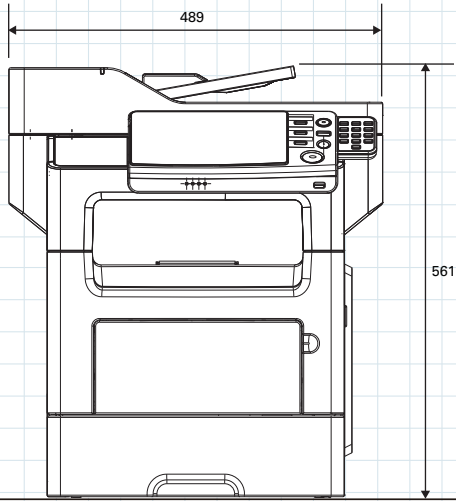

Front View
bizhub 4750/4050