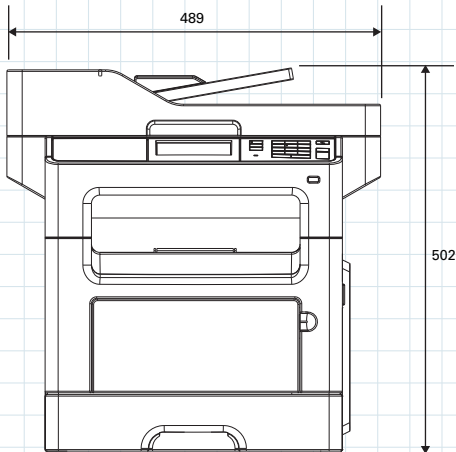

Front View
bizhub 4020