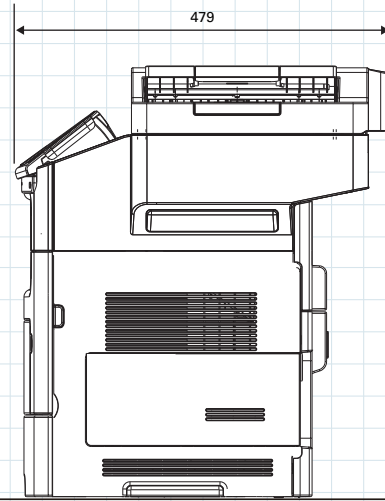

Side View
bizhub 4750/4050