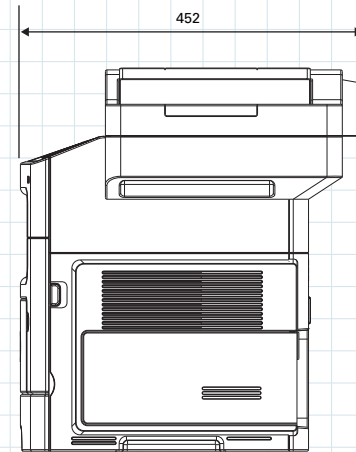

## bizhub 4750/4050 General Specifications

		bizhub 4750	bizhub 4050
Type		Desktop Printer / Copier / Scanner	
Copy Resolution	Scan	Main: 600 dpi × Sub: 600 dpi	
	Print	Copy	600 dpi
		Print	Default mode: 600 dpi × 600 dpi High Quality mode (Half Speed): 1,200 dpi × 1,200 dpi
Gradation		256	
Memory Capacity (Std./Max.)		2 GB / 2 GB	
HDD		320 GB	
Original Type		Sheets, Books, Objects	
Max. Original Size		A4 or Legal (8-1/2" × 14")	
Output Size		Legal, Letter, A4 to A6 Custom: 76.2 × 127 mm to 216 × 356 mm)	
Image Loss	Copy	Max. 4.0 mm ±2 mm for top / bottom / right / left edges	
	Print	Max. 4.2 mm ±2 mm or less for top / bottom / right / left edges	
Warm-Up Time <sup>1</sup>		77 sec. or less	
First Copy Out Time <sup>2</sup>		8.5 sec. or less	
Copy Speed (A4)		47 ppm	40 ppm
Copy Magnification	Fixed Same Magnification	1: 1.000	
	Scaling Up	1: 1.154 / 1.224 / 1.294 / 1.414 / 1.545 / 1.631 / 2.000	
	Scaling Down	1: 0.866 / 0.816 / 0.785 / 0.707 / 0.647 / 0.607 / 0.500	
	Preset	3 types	
	Zoom	25 to 400% (in 0.1% increments)	
	Lengthwise Crosswise Individual Settings	25 to 400% (in 0.1% increments)	
	Paper Capacity (75 g/m <sup>2</sup> )	Tray 1	550 sheets (up to Legal)
	Multiple Bypass Tray	100 sheets (up to Legal)	
Max. Paper Capacity (75 g/m <sup>2</sup> )		2,300 sheets	
Paper Weight	Tray 1	60 to 120 g/m <sup>2</sup>	
	Multiple Bypass Tray	60 to 163 g/m <sup>2</sup>	
Multiple Copy		1 to 999 sheets	
Auto Duplex	Type	Non-Stack	
	Paper Size	Legal, Letter, A4	
	Paper Weight	60 to 90 g/m <sup>2</sup>	
Power Requirements		AC220 to 240 V 4.2 A (50 to 60 Hz)	
Max. Power Consumption		972 W or less	926 W or less
Dimensions [W] × [D] × [H]		489 × 479 × 561 mm (19-1/4" × 18-3/4" × 22")	
Weight		Approx. 24 kg (52 lb)	
Space Requirements <sup>3</sup> [W] × [D]		595 × 793 mm (23-1/2" × 31-1/4")	

bizhub 4020 + 3 x PF-P12

Front View  
bizhub 4750/4050

Side View  
bizhub 4750/4050

Front View  
bizhub 4020

Side View  
bizhub 4020

Front View  
bizhub 3320

Side View  
bizhub 3320