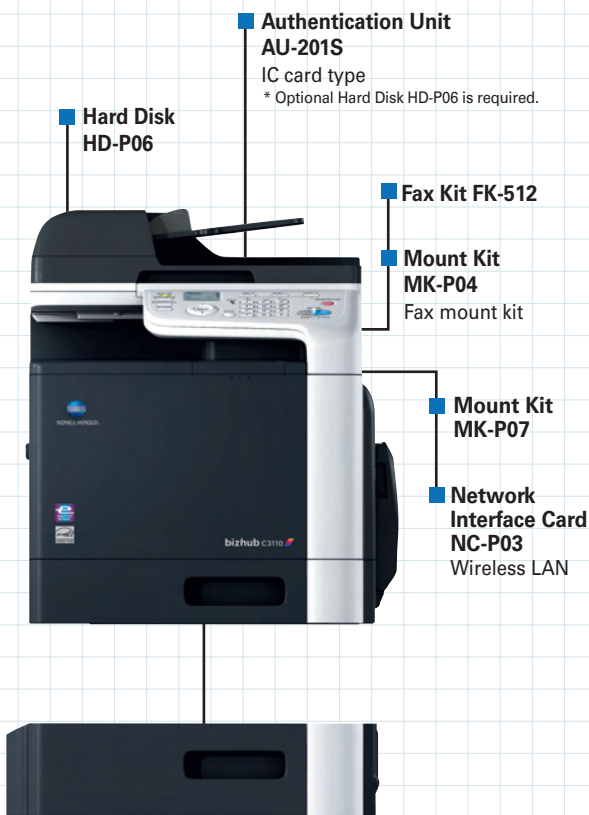

KONICA MINOLTA

bizhub c3110/c3100P

Spec Sheet

System

bizhub C3110

- **i-Option LK-106**
  Barcode font (Code39, QR Code, PDF417)
- **i-Option LK-107**
  Unicode font
- **i-Option LK-108**
  OCR font (OCR-A, OCR-B (PCL))
- **i-Option LK-111**
  ThinPrint function

■ **Paper Feeder Unit PF-P14**

- B5 to A4/Legal
- 500 sheets (75 g/m²)
- 60 to 90 g/m²

bizhub C3100P

- **i-Option LK-106**
  Barcode font (Code39, QR Code, PDF417)
- **i-Option LK-107**
  Unicode font
- **i-Option LK-108**
  OCR font (OCR-A, OCR-B (PCL))
- **i-Option LK-111**
  ThinPrint function