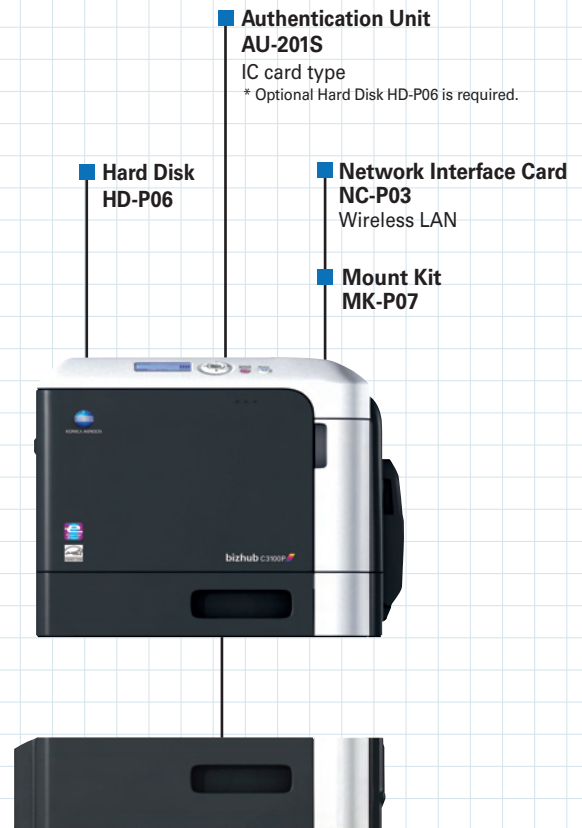

■ **Paper Feeder Unit PF-P14**

- B5 to A4/Legal
- 500 sheets (75 g/m²)
- 60 to 90 g/m²