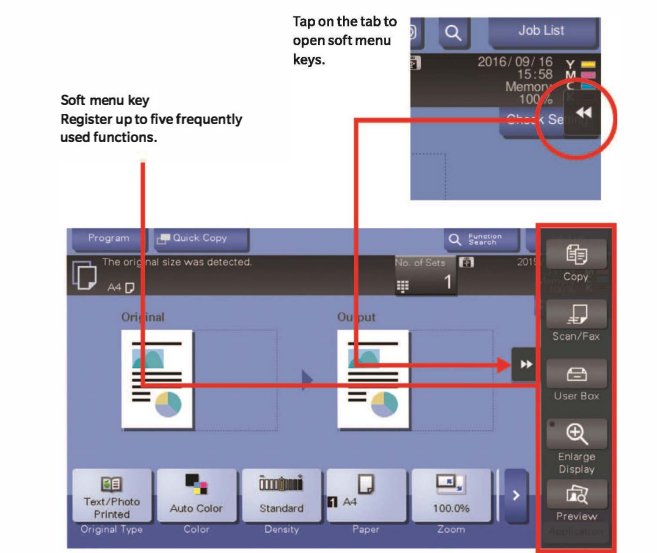

Slide menu

Colour inversion

Invert display colours of enlarged display screen for a screen view with enhanced colour contrast.

Large 7-inch operation panel

The operation panel's intuitive design allows users to operate with just the swipe of a finger. Has the same user interface as A3 multifunction printers and therefore is easy to use.