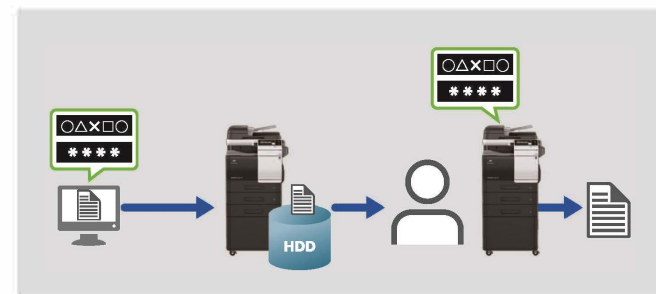

High Performance

Speed and quality contribute to improved office performance

C3851	38^{CL} PPM	38^{BW} PPM
C3351	33^{CL} PPM	33^{BW} PPM
Resolution	1,200 dpi	
Maximum paper capacity	1,650⁺ sheets (80g/m²)	

* When the two optional 500-sheet paper units are added.

High-speed printing

Delivers high-speed printing at 38 PPM**/33 PPM** in both colour and black-and-white modes (A4 portrait). Fast output even when printing a large number of copies.

** C3851FS and C3351
** C3351

Reduced warm-up and first copy time

First copy time	CL	BW
C3851	7.1 sec max	6.2 sec max
C3351	9.1 sec max	8.1 sec max

Enhanced colour quality

The 1,200 dpi printing mode improves the reproducibility of even small fonts and thin lines. It also allows line thickness to be reduced, so intricate details can be accurately reproduced.

Compact design

1,650 sheets

Equipped with a 650-sheet large-capacity paper unit as standard. The use of optional paper units can increase the capacity to a total of 1,650 sheets**.

** 80 g/m²

i-Option expands range of functions

Paper documents are scanned to PDF or OOXML. As the file format that is best suited to the operation or objective can be selected, i-Option expands the range of secondary uses for documents.

File conversion formats and required options (i-Option)

	LK-102v3	LK-105v4	LK-110v2
PDF/A (long-term archiving)	○	○	○
Web-optimised PDF (linearised PDF)	○	○	○
Encrypted PDF (digital ID)	○	○	○
Searchable PDF (OCR)	○	○	○
Compact, high-resolution PDF	○**	○	○
OOXML file (extension: .docx/.xlsx/.pptx) conversion			○
OOXML file (extension: .docx/.xlsx/.pptx) conversion + OCR		○**	○

Usability

Simple and intuitive, offering excellent usability for all users

INFO-Palette design