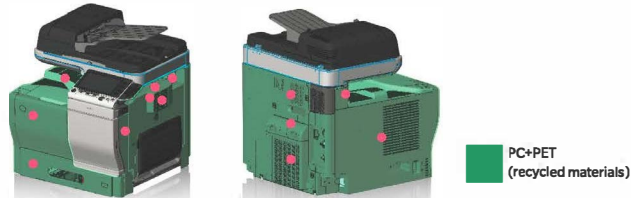

Usage of recycled materials

To reduce our environmental burden, we use recycled PC/PET which we developed with our proprietary cutting-edge chemical processing technology. Of the surface area of the bizhub C3851 series, 47.7% is made using recycled PC/PET. The registration keys in the operation panel are made with recycled bio-plastic materials.

PC/PET (recycled materials)

Power consumption

We have improved bizhub units' power-saving logic (e.g. turning off MFP's CPU during sleep mode) and successfully cut power usage during sleep mode to 0.5 W, contributing to reducing the environmental impact and the total cost of ownership (TCO).