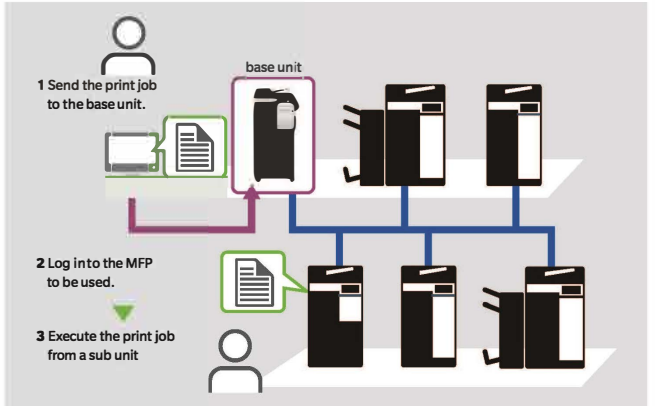

Server-less pull printing

Fax security

Equipped with security functions, the bizhub C3851FS series helps prevent incorrect fax number input or selection of wrong recipient.

Recipient's number displayed for confirmation
Press the Start button on the fax to display the recipient's name on the operation panel. Confirm that the correct fax recipient is selected.

Enter recipient's number twice
When entering the fax number directly, the user is required to enter the recipient fax number twice before transmission.

Third-party authentication function
A fax is sent only after someone other than the sender confirms the destination and enters the transmission authorisation password.

* Optional FAX required if the unit is not equipped with FAX.

TPM

* The optional i-Option LK-115v2 is required.

ISO/IEC 15408 certification

bizhub C3851FS series is to be certified as being compliant with the international security standard ISO/IEC 15408 as it has met the rigorous security requirements of US Government Approved Protection Profiles.