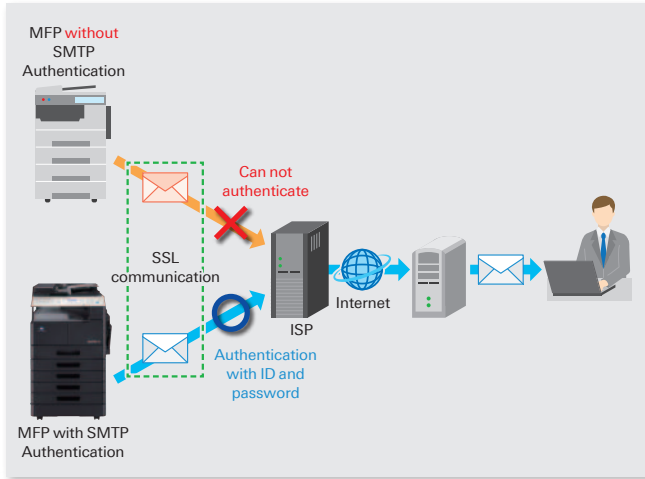

Toner loop mechanism

With the Konica Minolta's own Toner Loop Mechanism technology, there will be no more waste toner.

Simitri toner with biomass

Konica Minolta's own Polymerized Toner technology achieves high image quality. The toner fuses at low temperature to bring the overall reduction of power consumption and CO₂ emission, and saving TCO. CO₂ emission in the production process can also be greatly reduced, compared to pulverised toner.

Connection to an SMTP server allows SSL communication, so E-mail can be sent in a security-conscious state. This is suitable for small offices and other situations without a private E-mail server.

Watermark