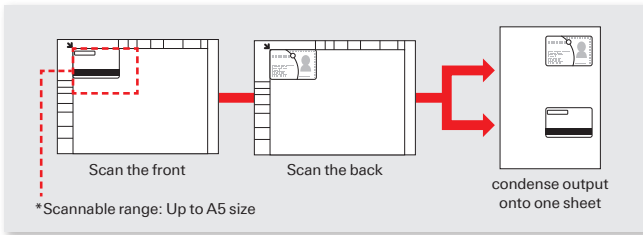

Convenient feature 2

To output a 2-sided document into one sheet

ID copy

Any small documents such as employee ID or driver license, its front and back side can be output into one sheet of paper. The readable range is up to A5 size*1. Press the ID Copy button on the operation panel to access this feature directly.