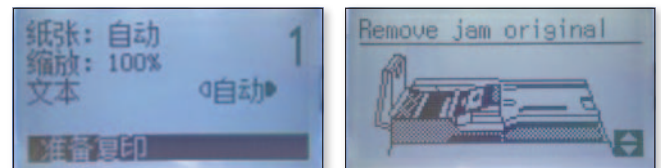

Expanded Basic Functions, to Support Variety of Business Needs

Simple operability to enhance your work efficiency

Special hard keys

Special operations such as ID Copy and Simplex/Duplex setting are now assigned to special hard keys. There is no need to go through different menus but with one simple touch.

High productivity

Fast startup and output.

	bizhub 226	bizhub 206
Speed	22 ppm	20 ppm
WUT*1	15 seconds	
FCOT*2	6.5 seconds	

*1 WUT(Warm-up Time) : The time between when the power switch is turned on and when copy operation can start.

*2 FCOT(First Copy Out Time) : The time between when the Start button is pressed and the end of output of the first copy page.

The backlit LCD screen

A five-line display for better operability. The guidance uses icons and images for easy information recognition. When an error occurs, guidance with graphics is displayed on the screen.

Spending less time to go through the product manual.

Convenient feature 1

Variety of copy and print features

Booklet print

A convenient print feature to collate multiple pages into one booklet.

* Optional Auto Duplex Unit AD-509 is required.

Duplex copy

Variety of duplex copy methods to fulfill different purposes.

- 1-sided → 2-sided*1 : Automatic double-sided copying.
- 2-sided → 1-sided*2 : A double-sided document can be copied into 2 pages with 1-sided each.
- 2-sided → 2-sided*3 : Automatically copy double-sided document to one sheet of paper.

*1 Optional Auto Duplex Unit AD-509 is required.

*2 Optional Reverse Automatic Document Feeder DF-625 is required.

*3 Optional Auto Duplex Unit AD-509 and Reverse Automatic Document Feeder DF-625 are required.

N-up print (2in1, 4in1)

Multi-page documents can be printed on one sheet. 2in1 prints 2 pages on 1 sheet, and 4in1 prints 4 pages on 1 sheet.

Linux support