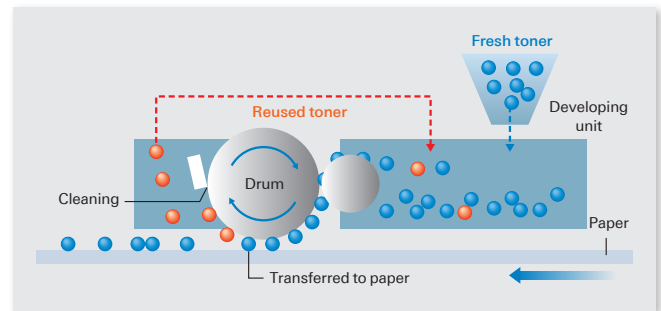

Toner loop mechanism

With the Konica Minolta's own Toner Loop Mechanism technology, there will be no more waste toner.