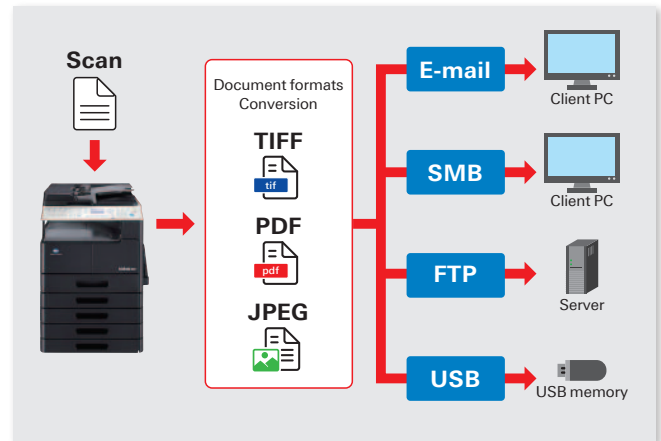

Select the destination for the scanned data

The scanned files can be saved directly to USB memory, or sent to different destination such as E-mail*1, SMB*1 or FTP*1. The supported scan file formats are TIFF, PDF and JPEG.

*1 Optional Network Interface Card NC-504 or PCL controller with NIC IC-209 and Option Panel MK-749 are required.