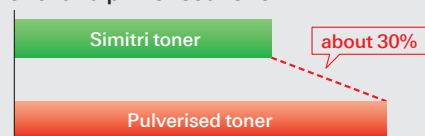

Simitri toner with biomass

Konica Minolta's own Polymerized Toner technology achieves high image quality. The toner fuses at low temperature to bring the overall reduction of power consumption and CO₂ emission, and saving TCO. CO₂ emission in the production process can also be greatly reduced, compared to pulverised toner.

Comparison of CO₂ emissions during the production of Simitri toner and pulverised toner