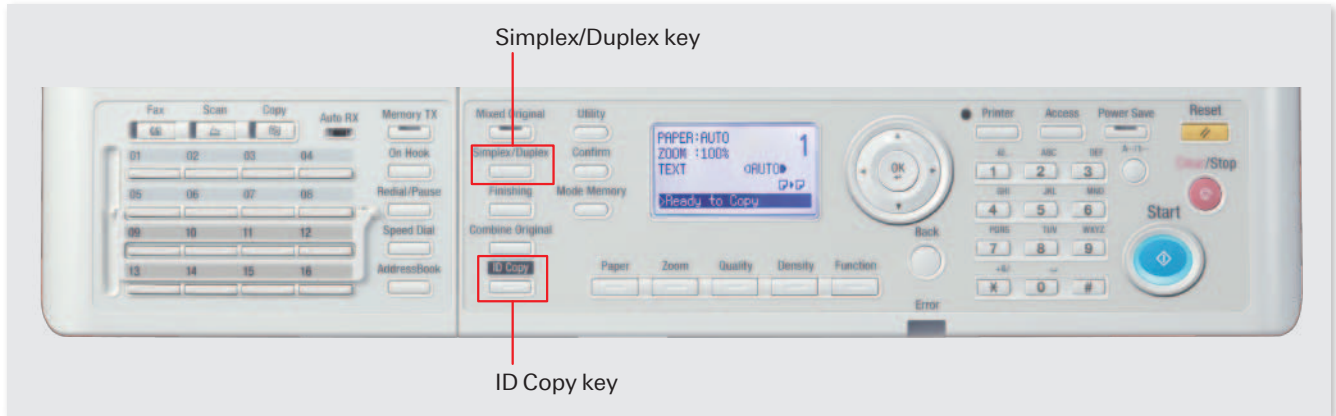

Simple operability to enhance your work efficiency

Special hard keys

Special operations such as ID Copy and Simplex/Duplex setting are now assigned to special hard keys. There is no need to go through different menus but with one simple touch.

High productivity

Fast startup and output.

	bizhub 226	bizhub 206
Speed	22 ppm	20 ppm
WUT*1	15 seconds	
FCOT*2	6.5 seconds	

*1 WUT(Warm-up Time) : The time between when the power switch is turned on and when copy operation can start.

*2 FCOT(First Copy Out Time) : The time between when the Start button is pressed and the end of output of the first copy page.

The backlit LCD screen

A five-line display for better operability. The guidance uses icons and images for easy information recognition. When an error occurs, guidance with graphics is displayed on the screen.

Spending less time to go through the product manual.