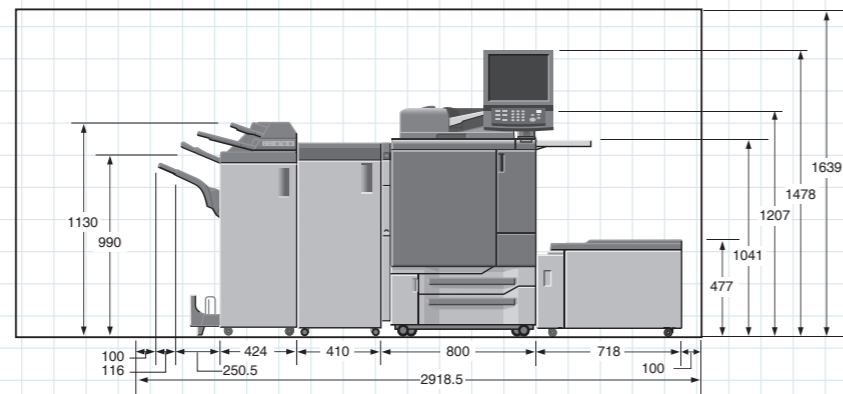

Side View
AccurioPress C2070/C2060+OT-511+
DF-706+MB-506

Front View
AccurioPress C2070/C2060+OT-511+
DF-706+MB-506

Front View
AccurioPress C2070/C2060+OT-511+
OC-511+MB-506

Front View
AccurioPress C2070/C2060+FS-612+RU-509+DF-706+LU-202m

Front View
AccurioPress C2070/C2060+FS-532+PB-503+SD-506+FD-503+RU-509+DF-706+PF-707

System

*1 The WT-511 can not be installed when you connect the PF-602m and the PF-707.
*2 Select one of OC-511 or DF-706. However, it is not for C2070P since it does not have a scanner and the DF function.