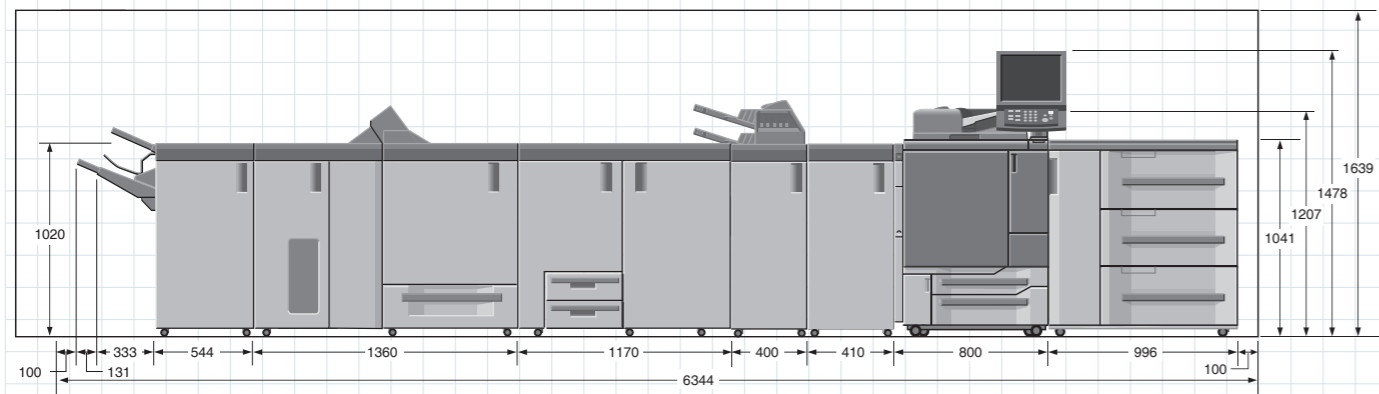

Side View
AccurioPress C2070/C2060+OT-511+
DF-706+MB-506

Front View
AccurioPress C2070/C2060+OT-511+
DF-706+MB-506

Front View
AccurioPress C2070/C2060+OT-511+
OC-511+MB-506

Front View
AccurioPress C2070/C2060+FS-612+RU-509+DF-706+LU-202m

Front View
AccurioPress C2070/C2060+FS-532+PB-503+SD-506+FD-503+RU-509+DF-706+PF-707

System

*1 The WT-511 can not be installed when you connect the PF-602m and the PF-707.
*2 Select one of OC-511 or DF-706. However, it is not for C2070P since it does not have a scanner and the DF function.