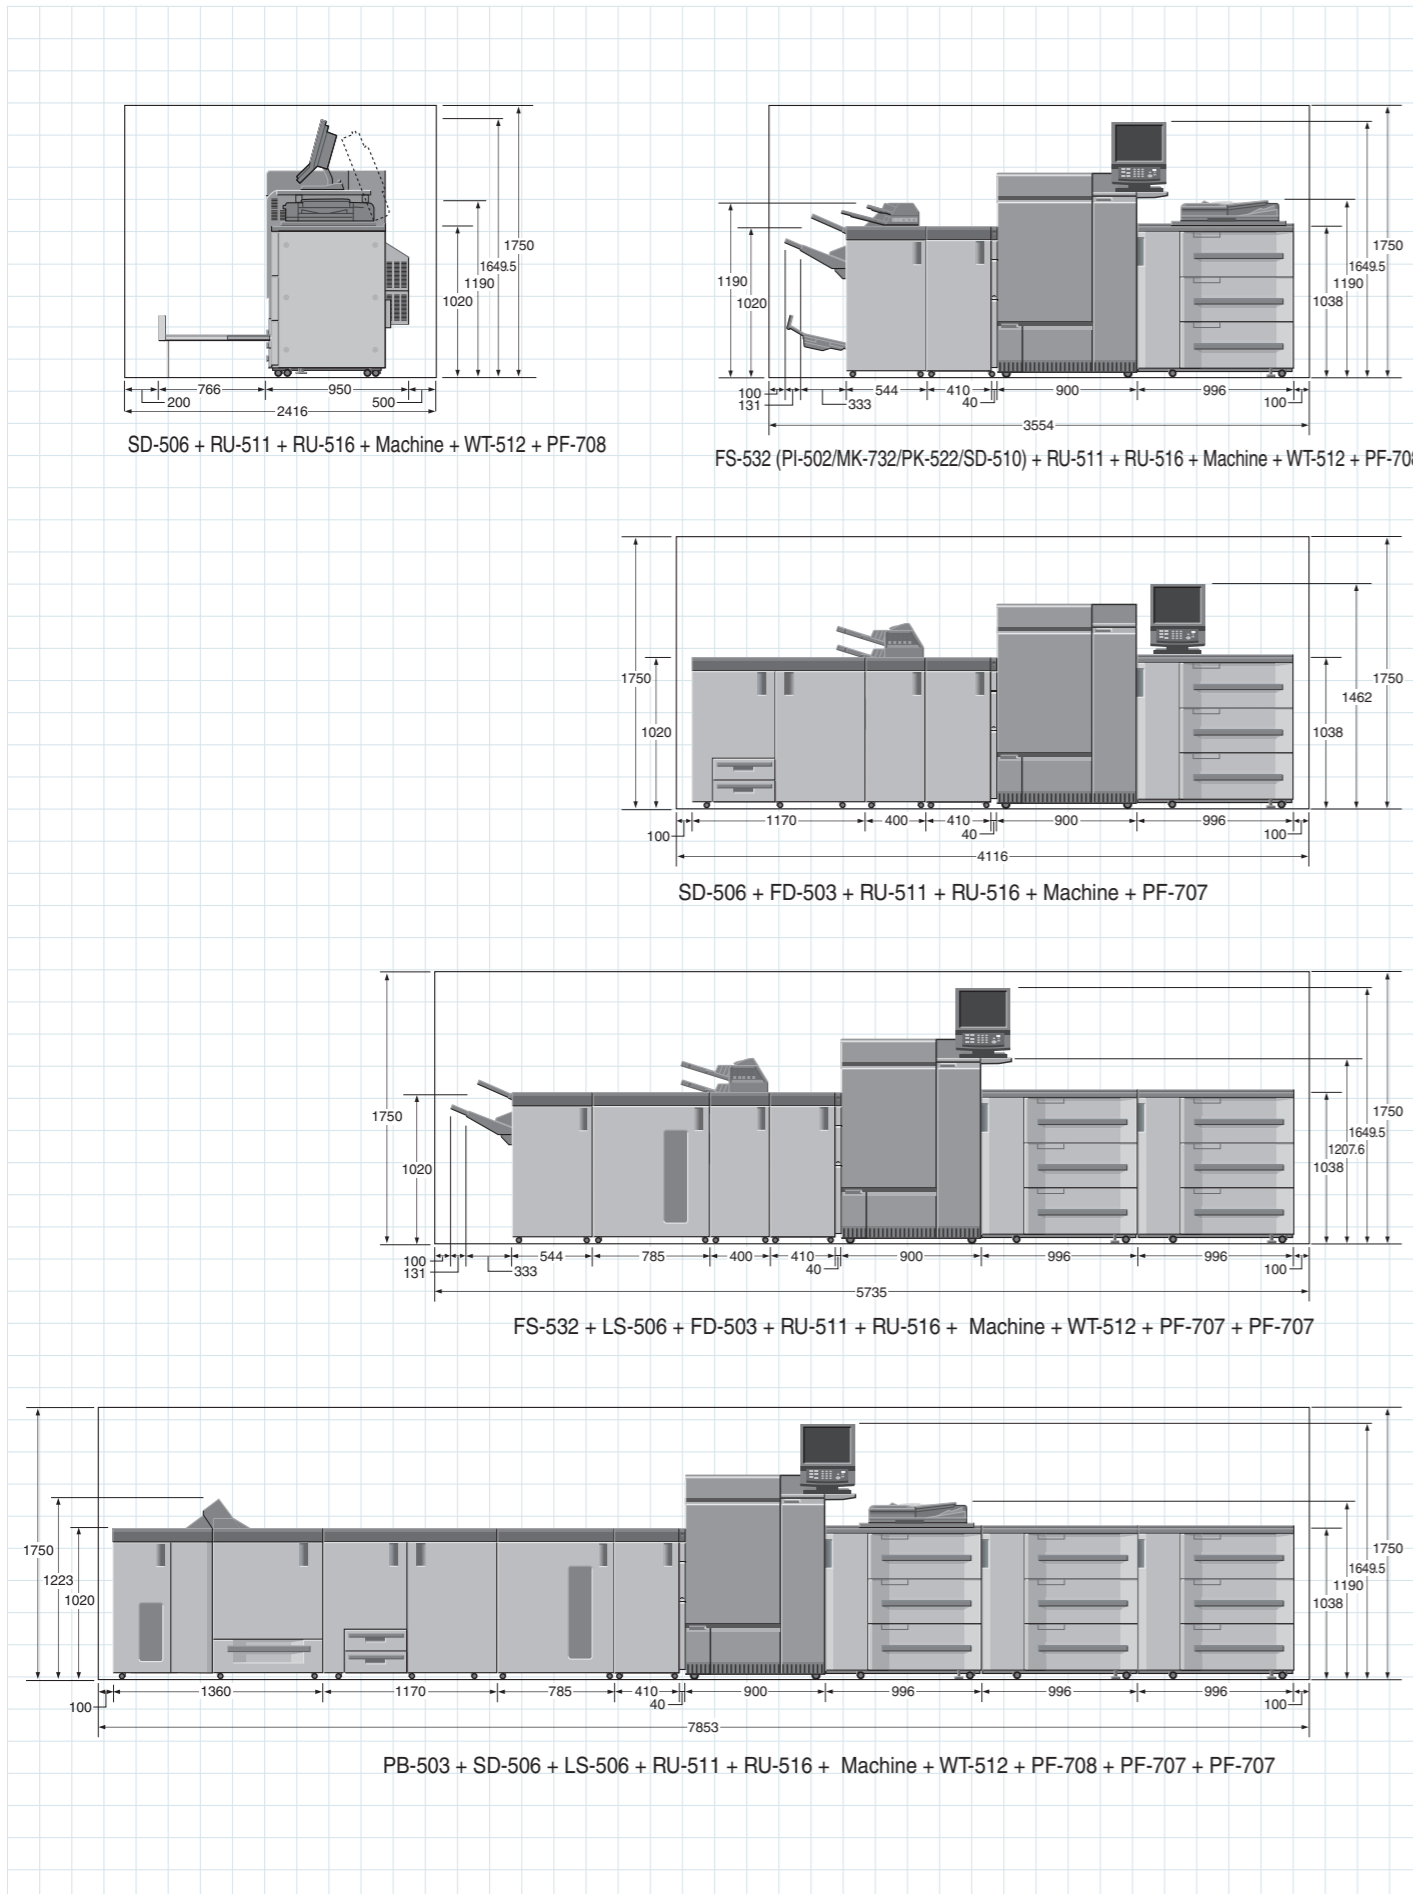

KONICA MINOLTA

bizhub PRESS C1100 / C1085

Spec Sheet

System

This product is not available for some countries or regions.