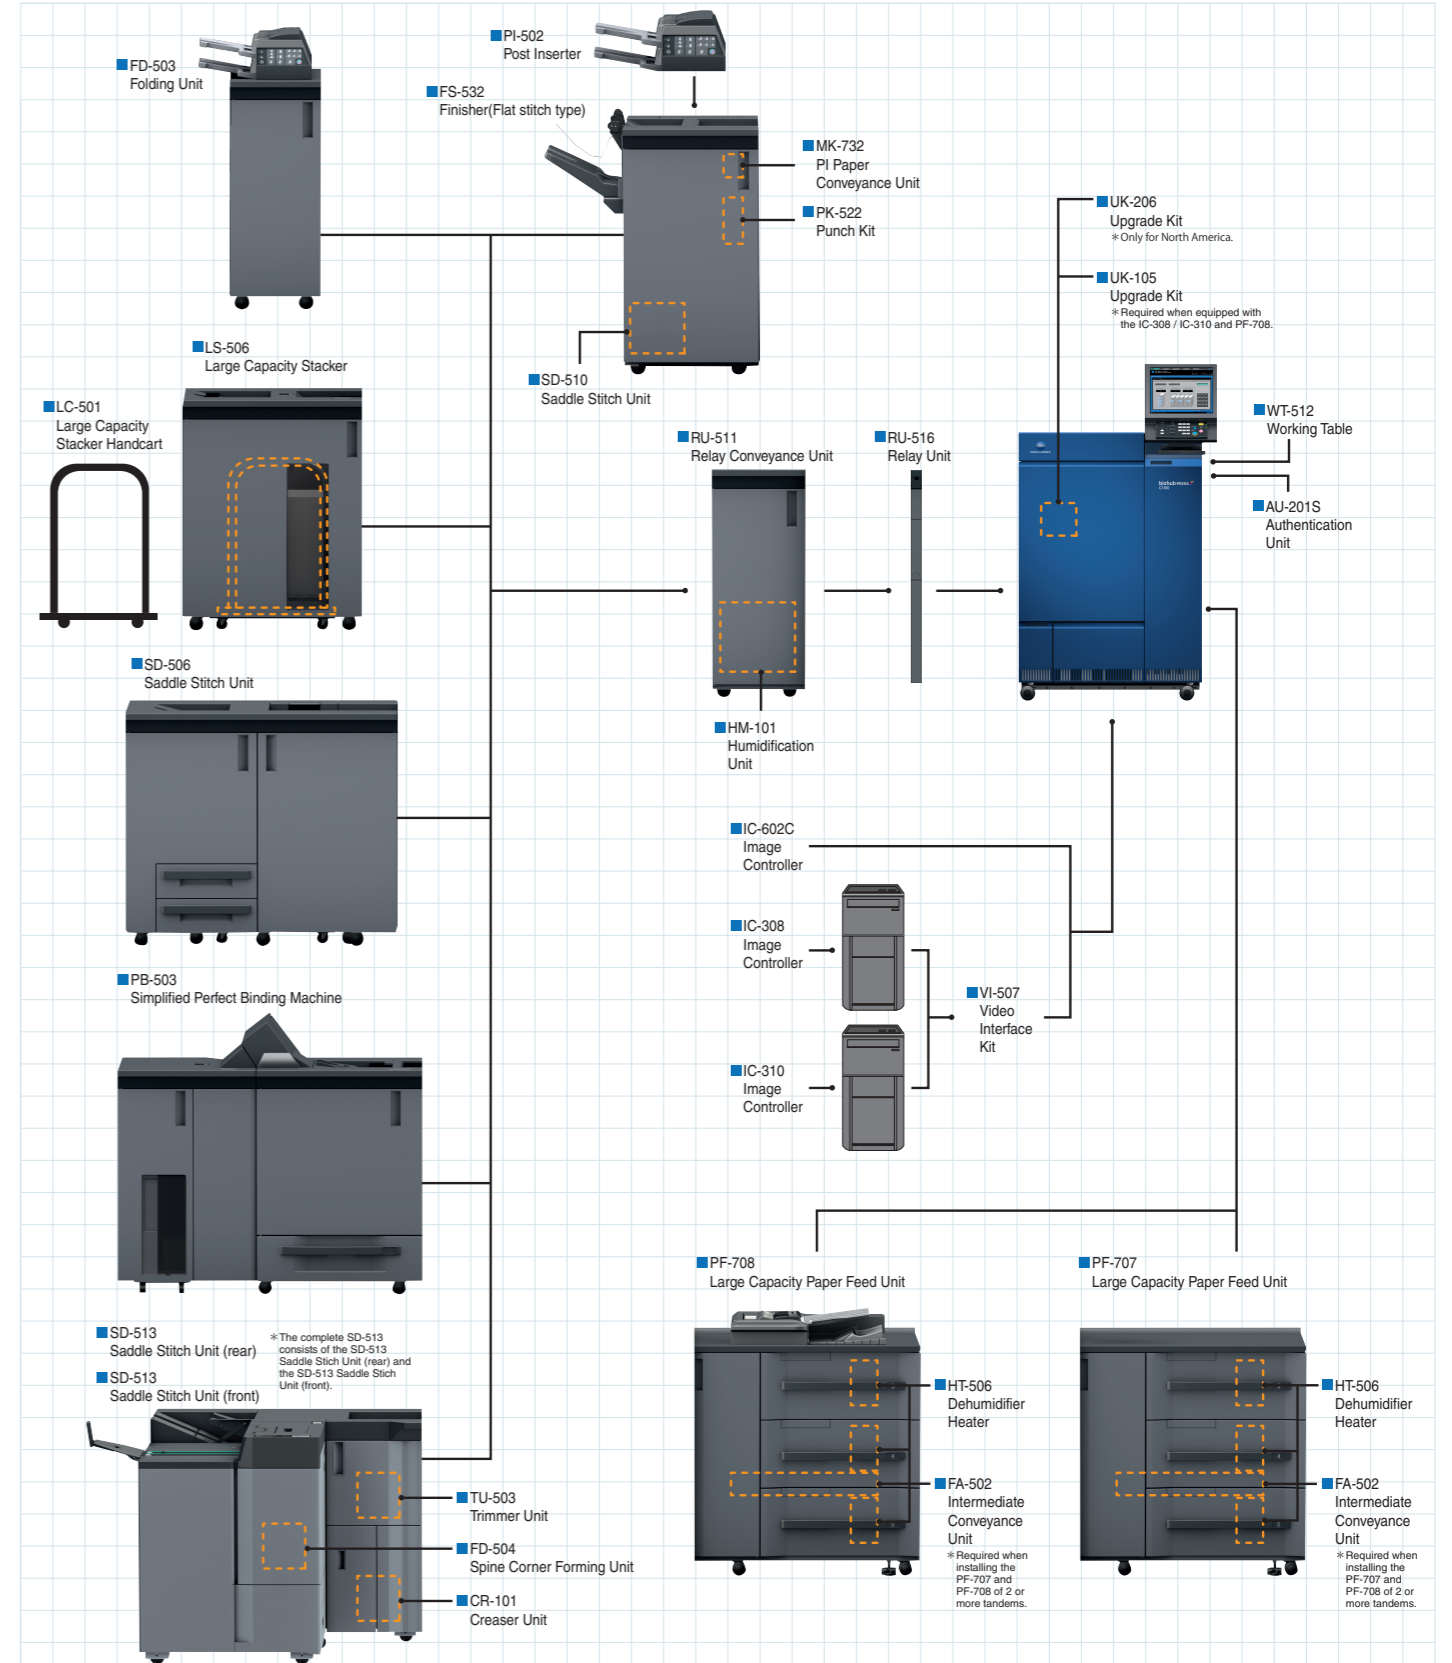

KONICA MINOLTA

bizhub PRESS C1100 / C1085

Spec Sheet

System

This product is not available for some countries or regions.