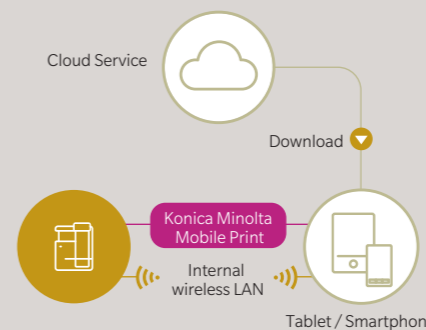

Paper feed unit: 500 sheets (Option)
Paper size: B5, A4, letter
4700i: up to 2x paper feed unit can be added.

Manual feed tray: 100 sheets
Paper size: A4-A6, B5-B6, legal
Postcards (up to 20)
Envelopes* (up to 10)
Creases or print defects may occur depending on the envelope type, storage and printing environment.

MOBILE & CLOUD Flexible network connectivity

Konica Minolta Mobile Print*1 connects with mobile devices

A simple and intuitive user interface enables easy connection with mobile devices and bizhub. Documents and photos stored in the cloud can be smoothly printed.

*1 The Android version can be downloaded from Google Play, iOS version from App Store and Windows 10 Mobile version from Microsoft Store. Requires a wireless LAN environment to connect mobile devices to a network.